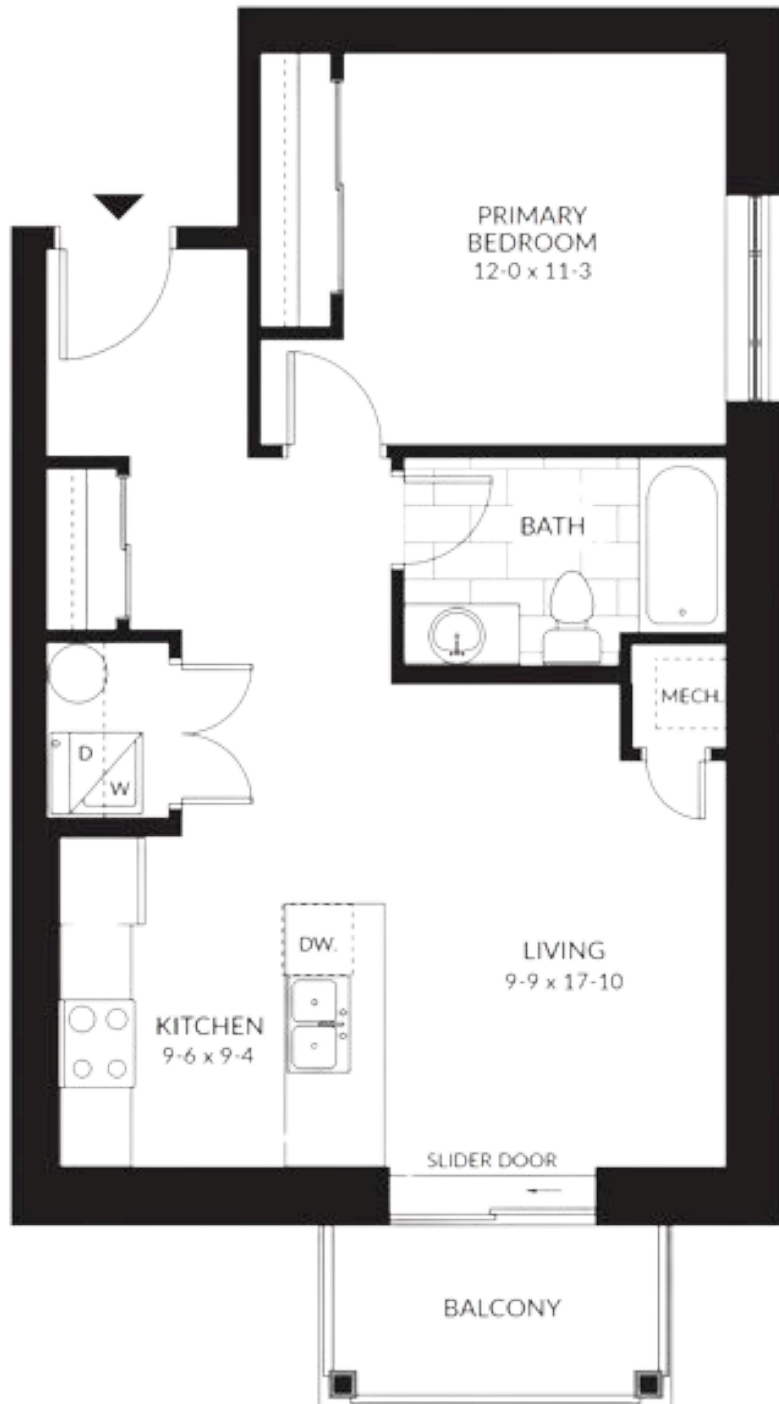

*Elevate the everyday
with our premium
amenities!*

Our SUITES

Our
SUITES

The Spruce

1 Bedroom 1 Bath
Suite B
580 sq. ft.

Our
SUITES

The Balsam

1 Bedroom 1 Bath

Suite A

602 sq. ft.

Our
SUITES

The Sangeen

1 Bedroom 1 Bath

Suite C

604 sq. ft.

Our
SUITES