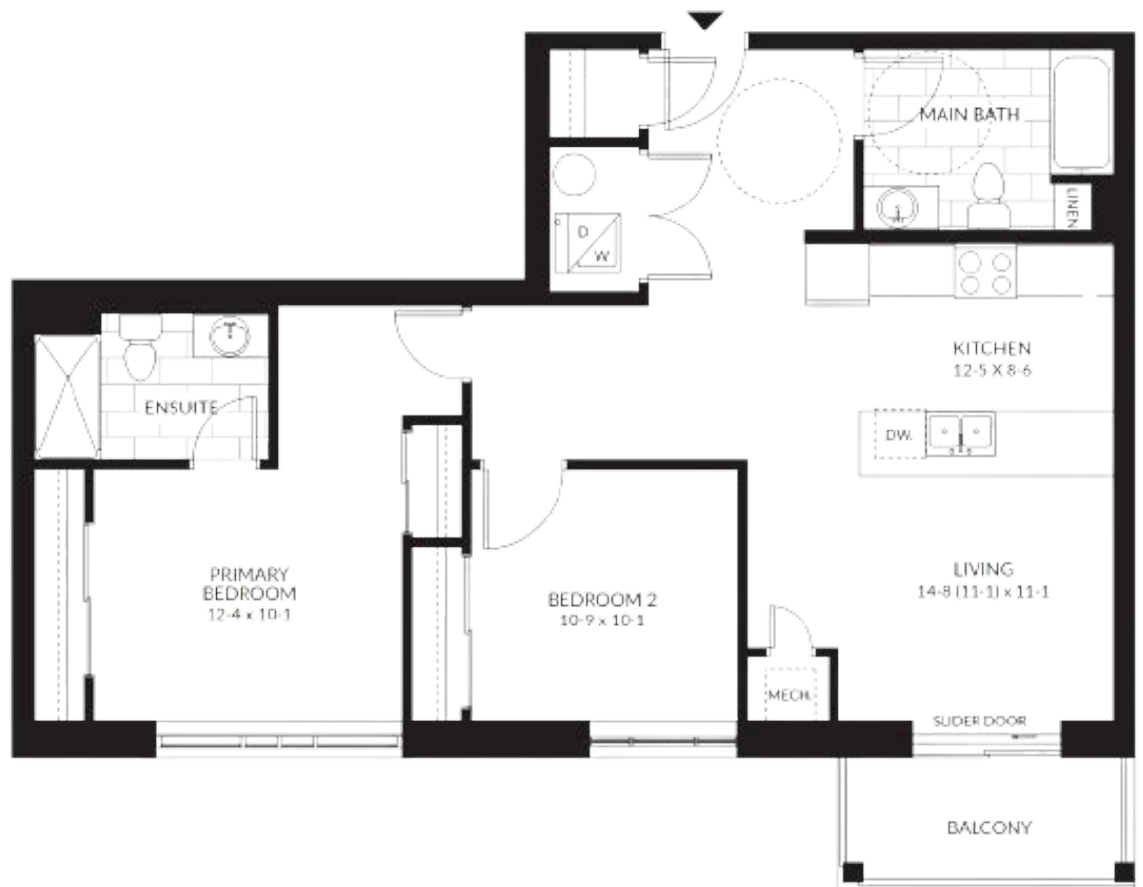

Our SUITES

The Bruce

2 Bedroom 2 Bath

Suite B B/F

944 sq. ft.