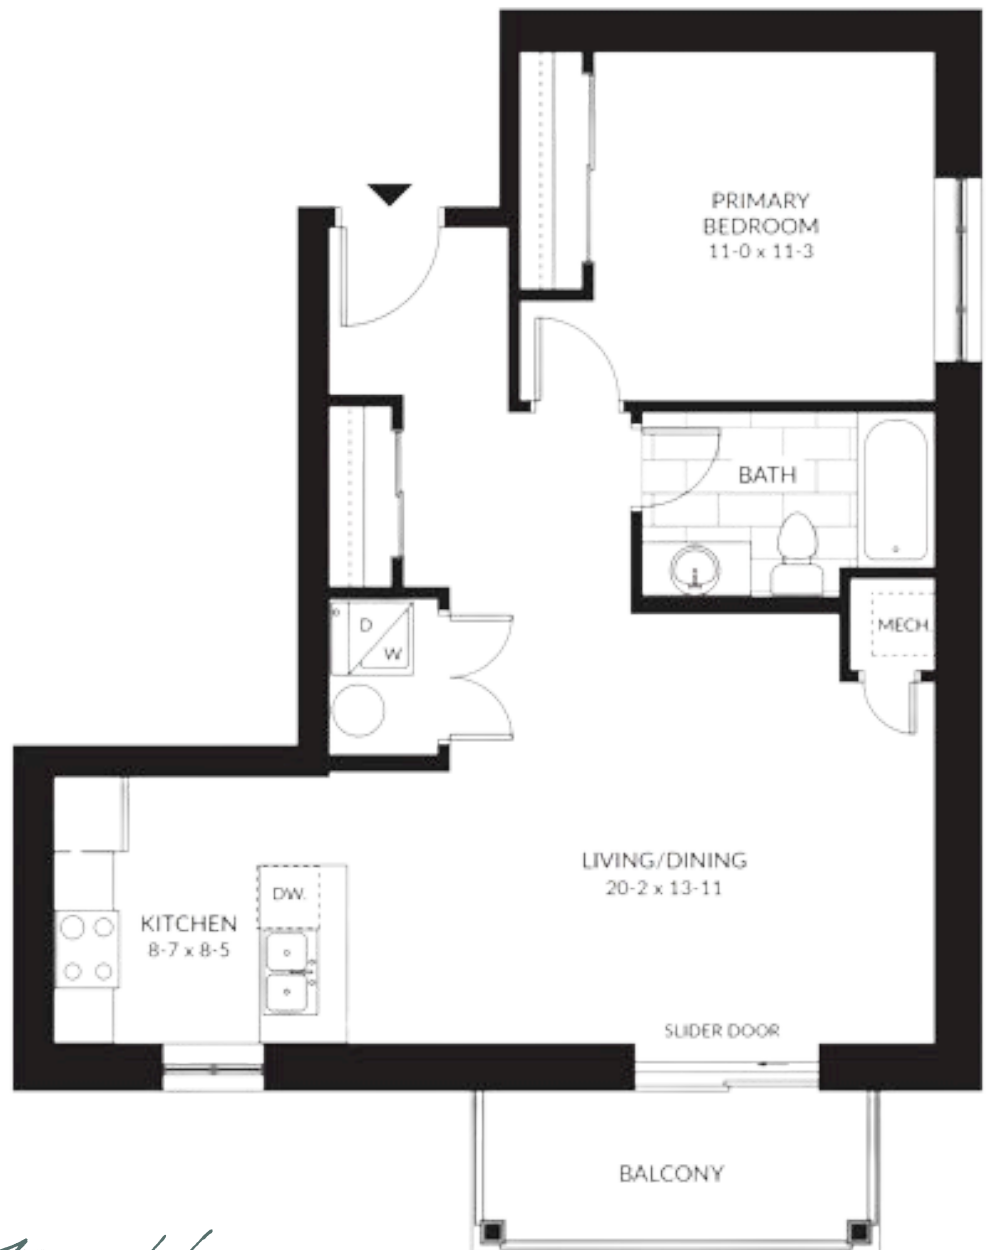

Our
SUITES

The Huron

1 Bedroom 1 Bath

Suite D

659 sq. ft.