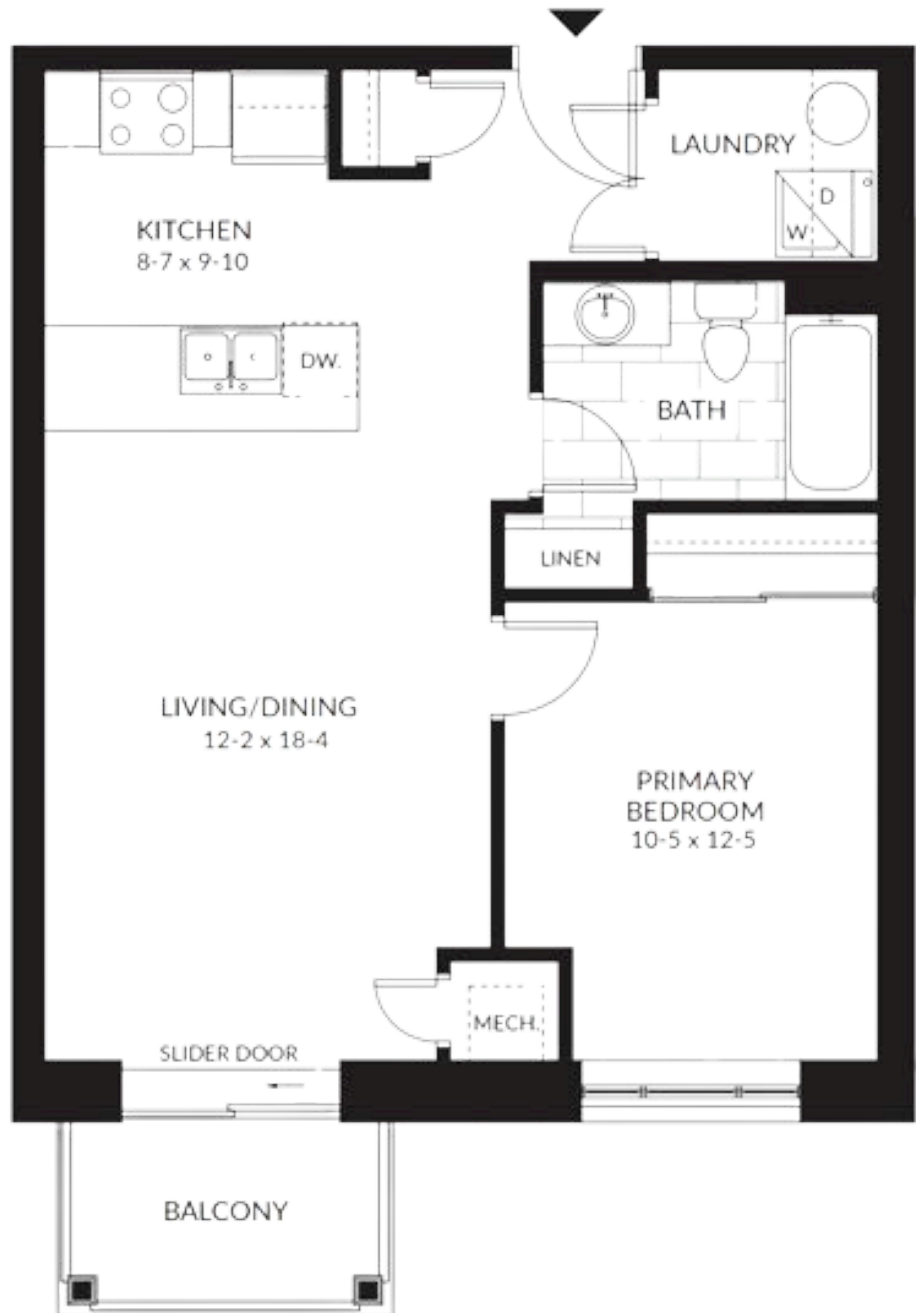

*Elevate the everyday
with our premium
amenities!*

Our SUITES

Our
SUITES

The Spruce

1 Bedroom 1 Bath
Suite B
580 sq. ft.

Our
SUITES

The Balsam

1 Bedroom 1 Bath

Suite A

602 sq. ft.

Our
SUITES

The Sangeen

1 Bedroom 1 Bath

Suite C

604 sq. ft.

Our
SUITES