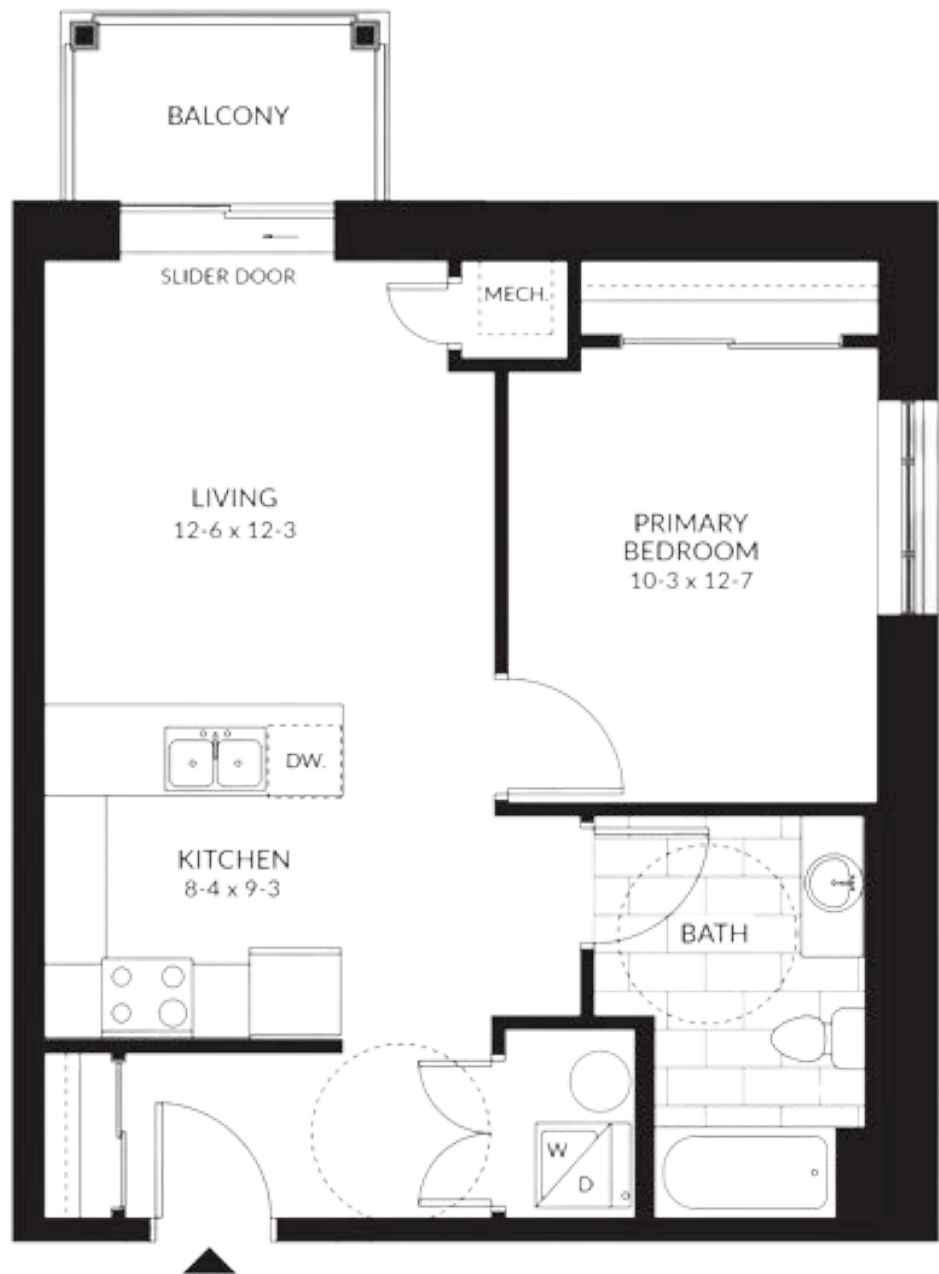

*Elevate the everyday
with our premium
amenities!*

Our SUITES

Our
SUITES

The Spruce

1 Bedroom 1 Bath
Suite B
580 sq. ft.

Our
SUITES

The Balsam

1 Bedroom 1 Bath

Suite A

602 sq. ft.

Our
SUITES

The Sangeen

1 Bedroom 1 Bath

Suite C

604 sq. ft.

Our
SUITES

659 sq. ft.

Our SUITES

The Pines

2 Bedroom 1 Bath

Suite A

876 sq. ft.

Our
SUITES

The Rosalind